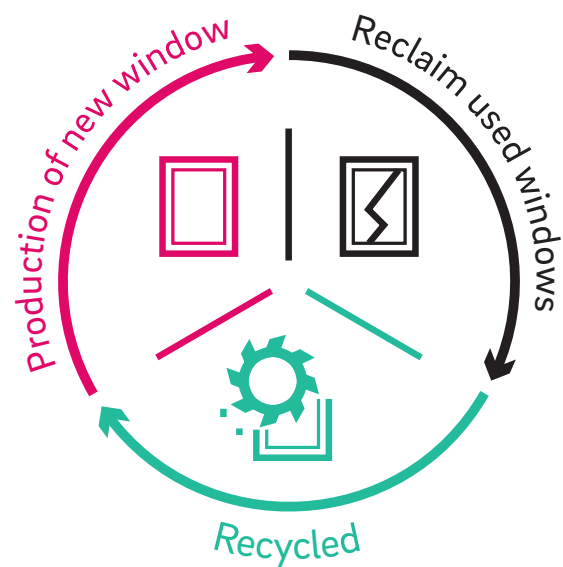

Receive

Promote

Sustainability

As a manufacturer, REHAU is conscious of the impact their actions have on people and the environment. The use of recycled materials is one of REHAU's strategic objectives and we are committed in supporting that objective by leading change in attitudes and accessibility of recycling.

In 2014, recycling business PVCR Ltd was welcomed into the REHAU group and has since benefited from significant investment in its recycling equipment. This has enabled the processing of over 13,000 tonnes of post-consumer windows and doors per year.