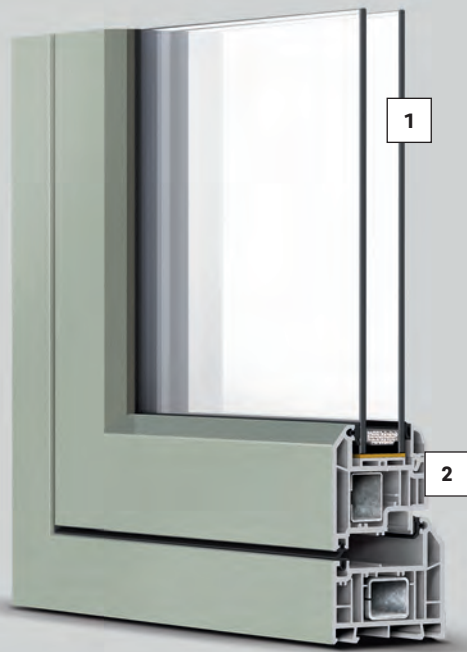

UK manufactured

Low cost investment

TOTAL70 compatible

Fit & forget

Attention to detail

The Rio flush fit features clean lines and a true finish in order to ensure minimalist impact on the property's exterior. A variety of styled hardware and fittings are available to guarantee consistency with the look of any building.

Available in both chamfered and sculptured frame options, Rio can suit any installation. The Rio flush fit french window has a hidden dummy mullion end cap which is over moulded with a gasket for a more seamless finish.

The detailed external chamfer on the sash allows for softer aesthetics and is in line with the REHAU Heritage vertical slider. It also utilises the Heritage bead for a low level sight line. REHAU Heritage georgian bars can be used to provide a chamfered finish outside and sculpture inside for that traditional look.