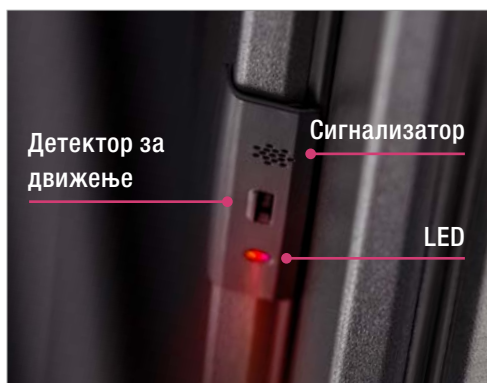

ЕДНОСТАВЕН ПРИНЦИП, ГОЛЕМ ЕФЕКТ

Така Смарт Гард ги брка провалниците пред да настане штета

Фокусирајте се на одвраќање на натрапниците коешто нема да ѝ пречи на оптиката на Вашите прозорци. Незабележително инсталиран во рамките на Вашите прозорци и врати, Смарт Гард активно се грижи за безбедноста. Интелигентниот сензор за препознавање ги регистрира провалниците и самостојно ја стартува одбранбената програма.

Сигнализатор:
Акустичниот сигнал дополнително го одвраќа провалникот.

LED:
На провалникот со светло му сигнализира дека е откриен.

Интелигентниот сензор за препознавање го регистрира провалникот.

Визуелно предупредување на провалникот преку LED-светла.

Доколку провалникот не се повлече, се активира следното ниво на ескалација и...

...следи **акустично предупредување** од страна на сигнализаторот.

Можноста создава крадци

Голем дел од сите крадби не ги извршуваат професионалци, туку тоа се крадби кои се овозможени од недоволно заштитени прозорци. Во овие случаи, особено ефикасно се покажува одвраќање на натрапникот.